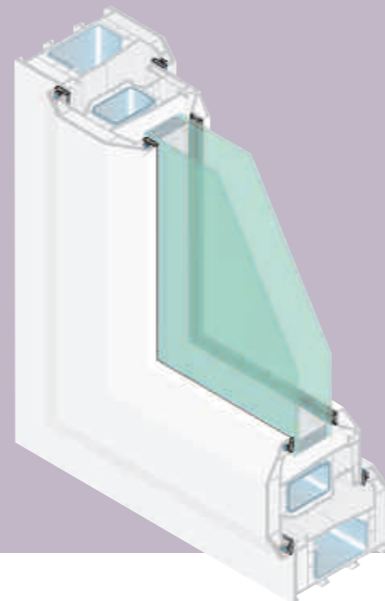

Conservatory features at a glance

- Conservatories are available as part of the Elite 70 product range
- Choose from traditional and slimline Bevelled frame or the sleek, contemporary and curved Ovolo frame
- Concealed gaskets provide a superior seal for the thermal efficient glass and provide increased protection against thermal and sound loss
- Conservatory styles to suit any period of property
- Bespoke design and planning service to cater for your individual needs